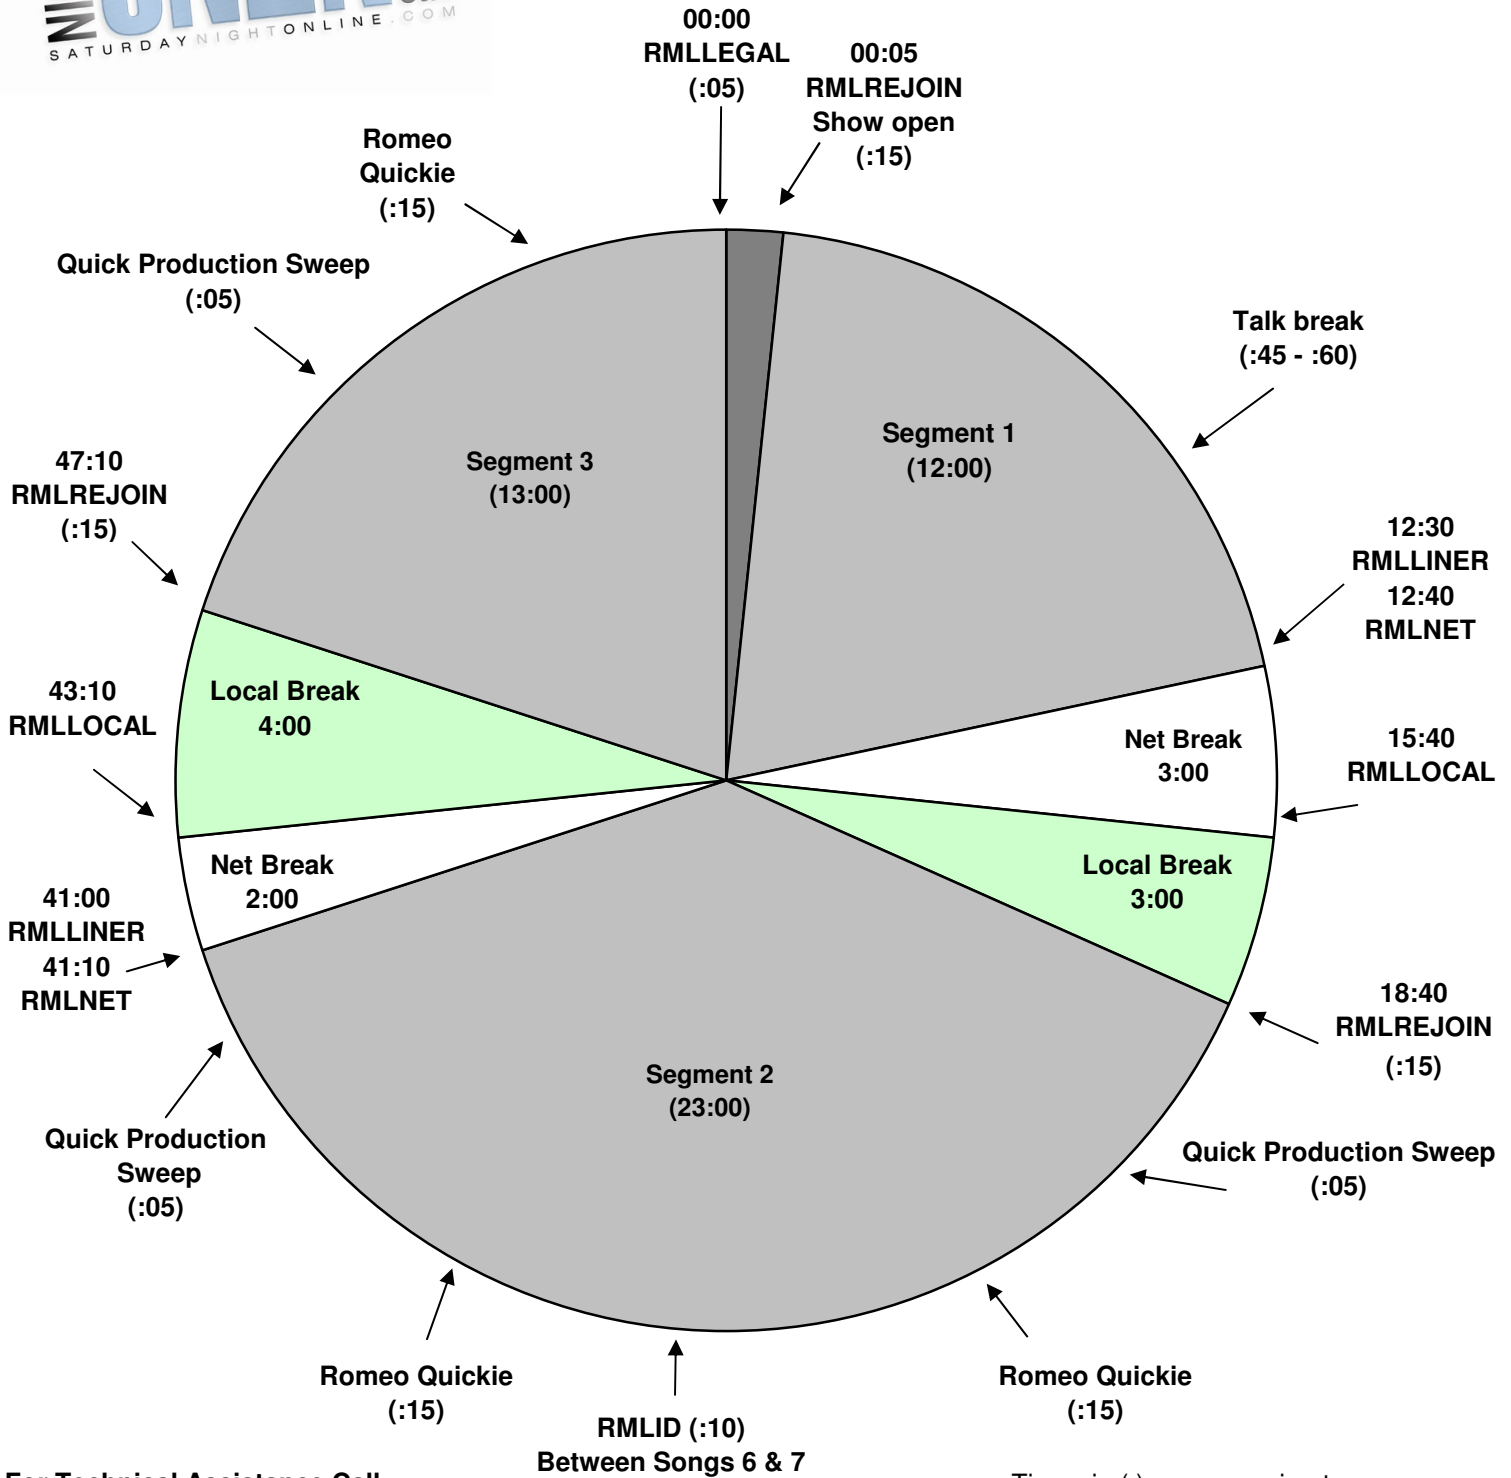

Saturday Online - Live with Romeo Late Edition

Effective January 3, 2015

Premiere XDS PRO4-P Satellite

Saturdays 10pm to 12am Eastern

(Late Edition 10pm & 11pm Hours Only)

For Technical Assistance Call
 Premiere Network Operations Center: (800) 276-4431
 Technical Info: <http://engineering.premiereradio.com>

Times in () are approximate.
All breaks float except Hard Local at 11:59:59 PM
 RMLLOCAL Local break
 RMLID 10 second call letter/slogan drop
 RMLLINER 10 second local liner
 RMLNET Streaming stop
 RMLREJOIN Rejoin network, streaming start
 RMLLEGAL :05 Legal ID